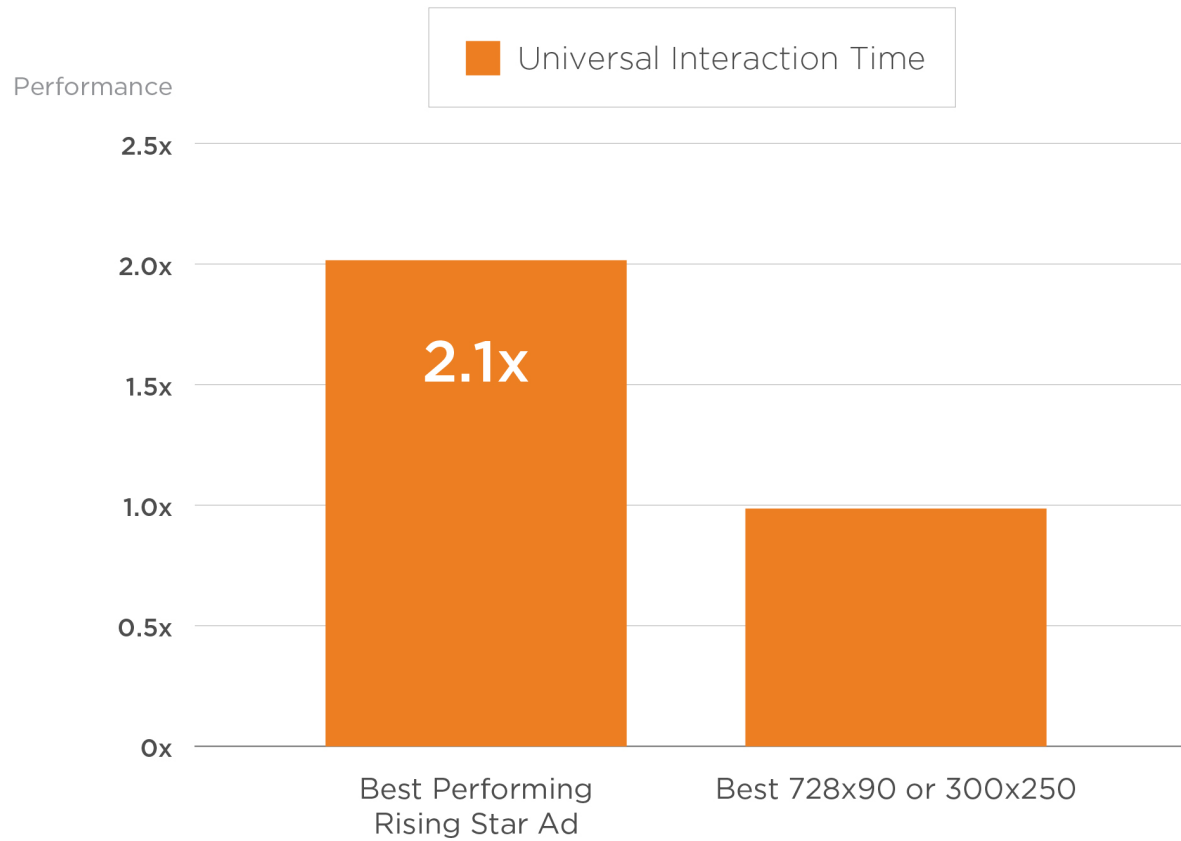

Best Rising Star vs Best 728x90 or 300x250

*Source: Moat, IAB Rising Star Study (June 2012)