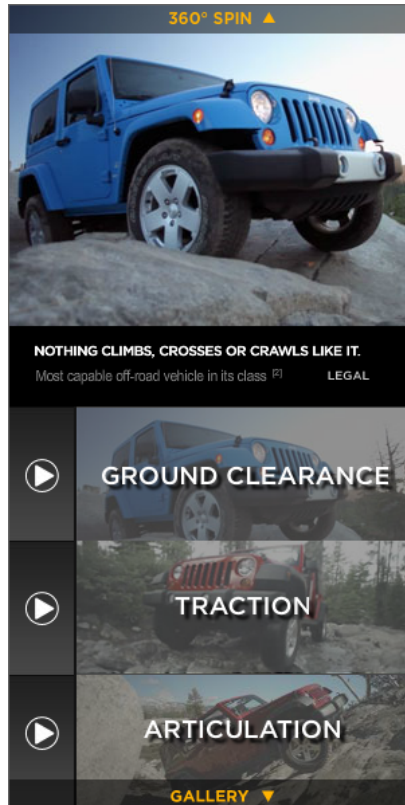

300x600 | Jeep