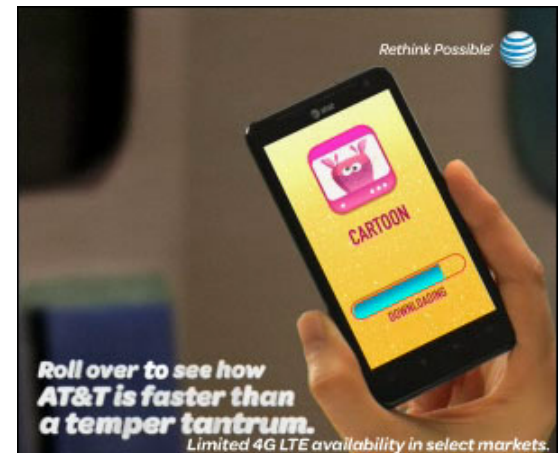

300x250 | AT&T