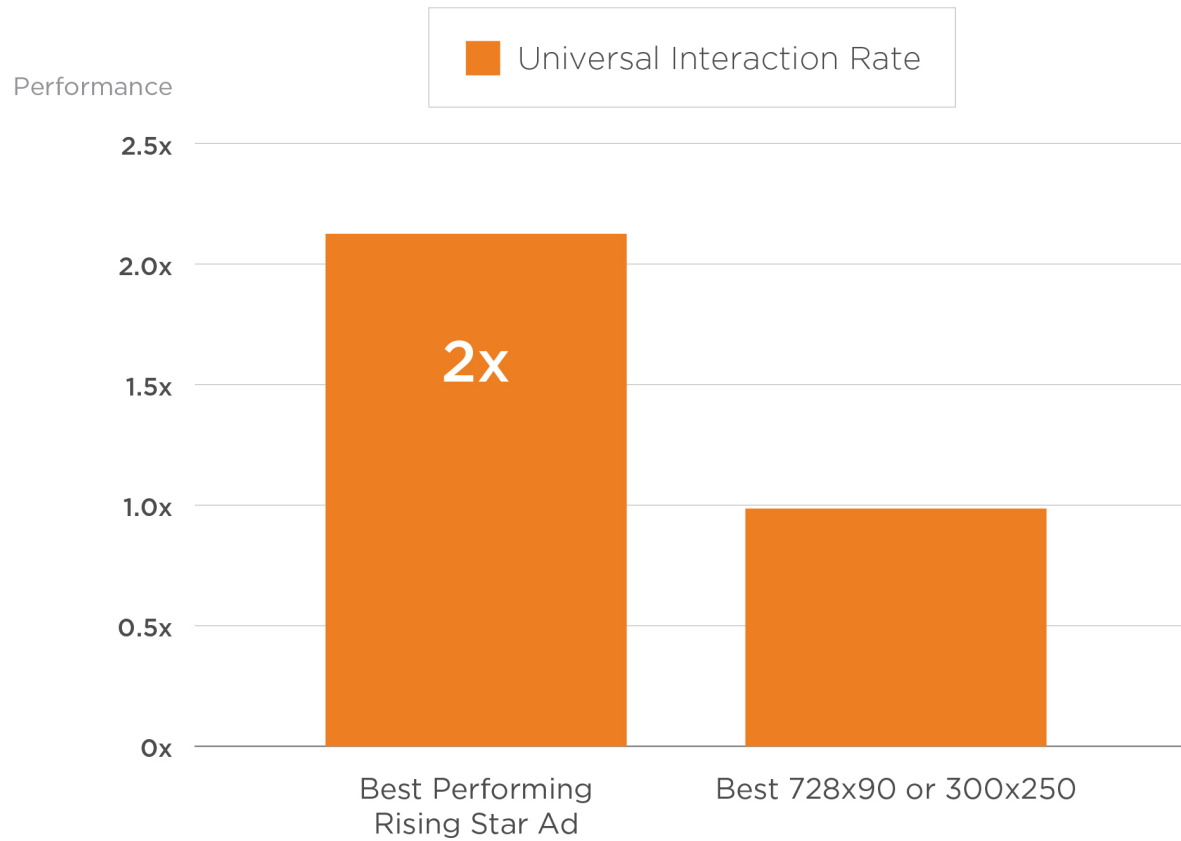

Best Rising Star vs Best 728x90 or 300x250

*Source: Moat, IAB Rising Star Study (June 2012)