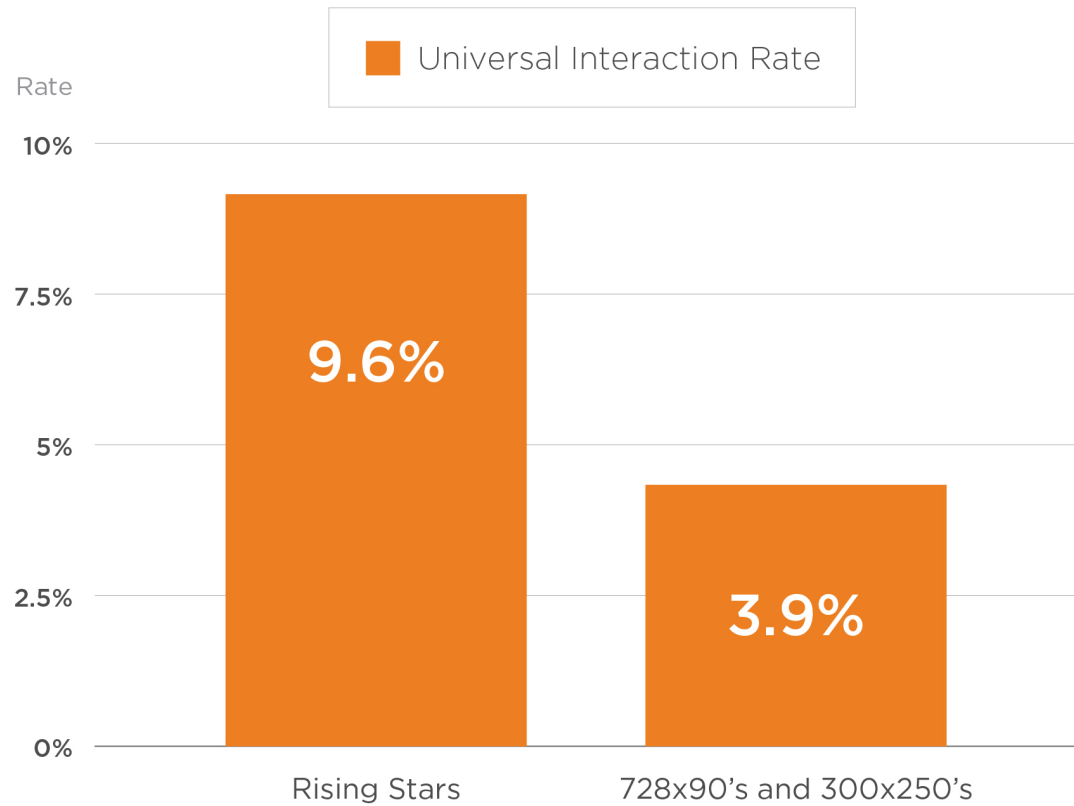

Rising Stars Outperform in Universal Interaction Rate

*Source: Moat, IAB Rising Star Study (June 2012)