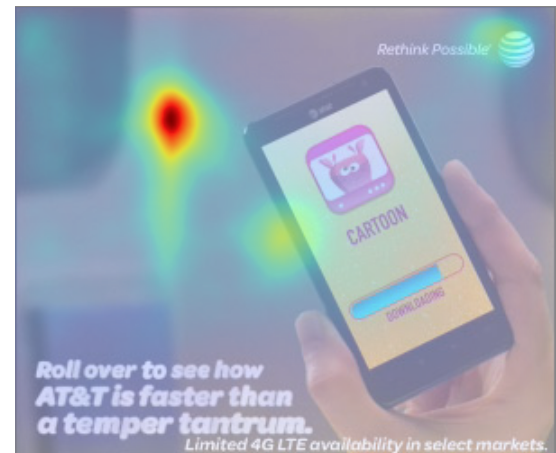

300x250 | AT&T