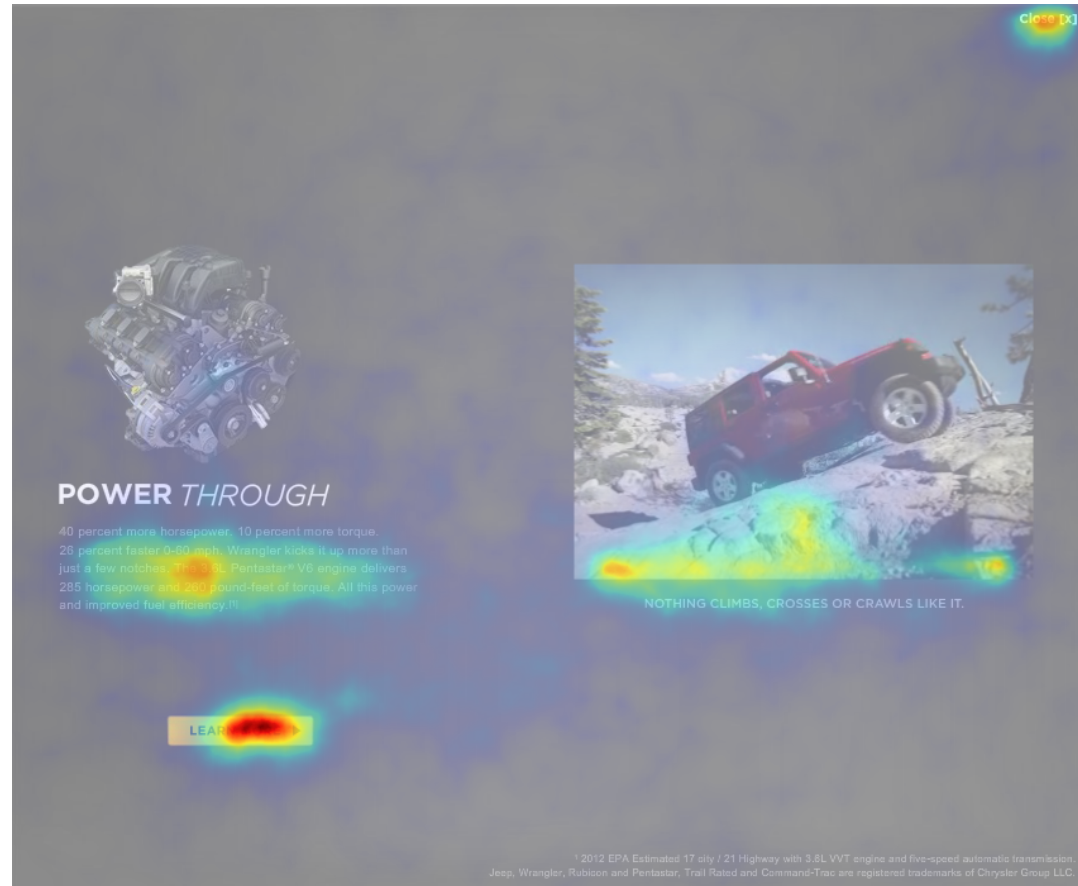

Jeep | Expanded